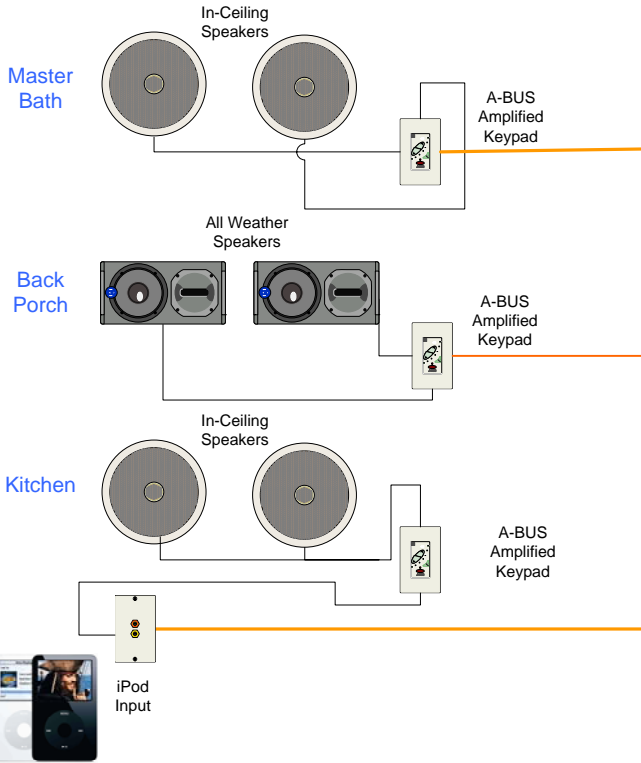

Digital Concept Home

Intel IIV Digital Home PC

Wireless Access Point (Second Floor Hallway)

Phone, Data and CATV ports in all bedrooms, family room and kitchen

Z-Wave enabled light switches and thermostats

WiFi enabled laptops, remotes, cameras, PDAs and other devices

Low Voltage Enclosure Basement

Inbound Broadband

DSC Security Panel with serial connection to PC

Link Your House Low Voltage Design Services
770-0086 or visit
www.linkyourhouse.com/design_center
Copyright © 2006 Link Your House, Inc.