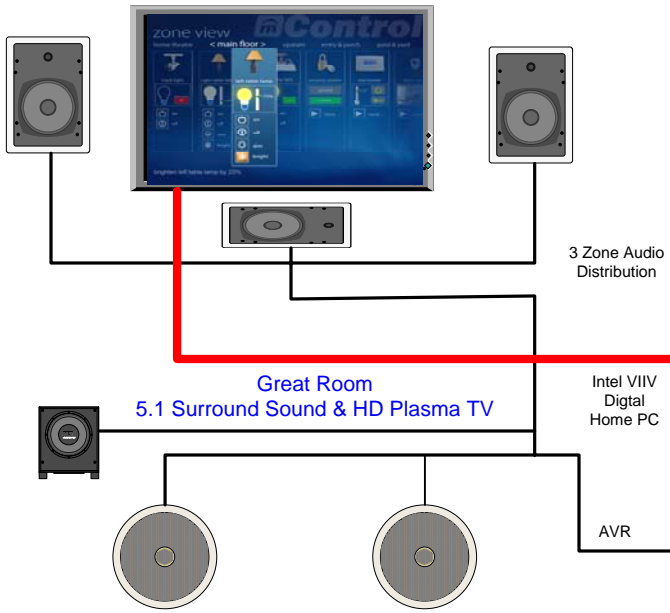

Digital Concept Home

Intel IIV Digital Home PC

Wireless Access Point (Second Floor Hallway)

Phone, Data and CATV ports in all bedrooms, family room and kitchen

Z-Wave enabled light switches and thermostats

WiFi enabled laptops, remotes, cameras, PDAs and other devices

Low Voltage Enclosure Basement

Inbound Broadband

DSC Security Panel with serial connection to PC

Link Your House Low Voltage Design Services
770-0086 or visit
www.linkyourhouse.com/design_center
Copyright © 2006 Link Your House, Inc.