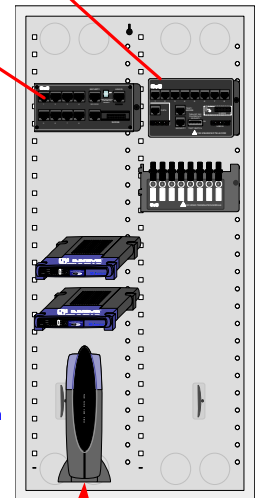

Digital Concept Home

Intel IIV Digital Home PC

Wireless Access Point (Second Floor Hallway)

Phone, Data and CATV ports in all bedrooms, family room and kitchen

Z-Wave enabled light switches and thermostats

WiFi enabled laptops, remotes, cameras, PDAs and other devices

Low Voltage Enclosure Basement

Inbound Broadband

DSC Security Panel with serial connection to PC

Link Your House Low Voltage Design Services
770-0086 or visit
www.linkyourhouse.com/design_center
Copyright © 2006 Link Your House, Inc.